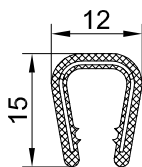

PVC with steel carrier broken / wire carrier

Design	Article reference	Colour	Clamping range [mm]	Sales unit [m]	Minimum order
	A1 009	black	0,8-1,5	100	100
	A1 010	black	1,0-2,0	100	100
	A1 011*	white	1,0-2,0	100	1500
	A1 012	grey	1,0-2,0	100	100
	A1 013	black	1,0-2,0	100	100
	A1 014	white	1,0-2,0	100	100
	A1 034	silver	1,0-2,0	100	100
	A1 023/2	black	1,0-2,5	100	100
	A1 023/4	black	2,0-4,0	100	100
	A2 051	black	1,0-3,0	100	100
	A3007	black	1,0-4,0	100	100
	A1 032* with wire carrier	black	1,0-2,5	4x50	4000

PVC with steel carrier broken / wire carrier

Design	Article reference	Colour	Clamping range [mm]	Sales unit [m]	Minimum order
	A1 037*	black	1,0-4,0	100	6000
	A1 024/2*	black	1,0-2,5	100	6000
	A1 024/4	black	2,0-4,0	100	100
	A1 024/6	black	4,0-6,0	100	100
	A1 018	black	1,0-4,0	100	100
	A1 030*	black	4,0-6,0	100	6000
	A3759* wire carrier	black	2,5	100	4000
	A3281* wire carrier	black	1,5-2,0	2x50	4000

Design	Article reference	Colour	Clamping range [mm]	Sales unit [m]	Minimum order
	A1 077 A2 813	black black	0,5-3,0 0,5-3,0	100 50	100 50
	A1 075*	black	1,0-2,5	100	2000
	A3087*	white	2,0	10x120	2400
	A2 804* A2 805*	grey ivory	1,0-2,5 1,0-2,5	50 50	2400 2400
	A3347*	grey-white	2,0	50	2400
	A3512*	grey	2,0	50	2400

PVC with wire carrier

Design	Article reference	Colour	Clamping range [mm]	Sales unit [m]	Minimum order
	A2 257* (TPE)	pearl-white	1,0-2,5	2x50	6000
	A2 814*	black	2,0-5,0	50	1500

* Upon request – delivery time minimum 5-6 weeks, other profiles on stock, subject to being unsold.
 Other colours and materials upon request – Design modifications reserved